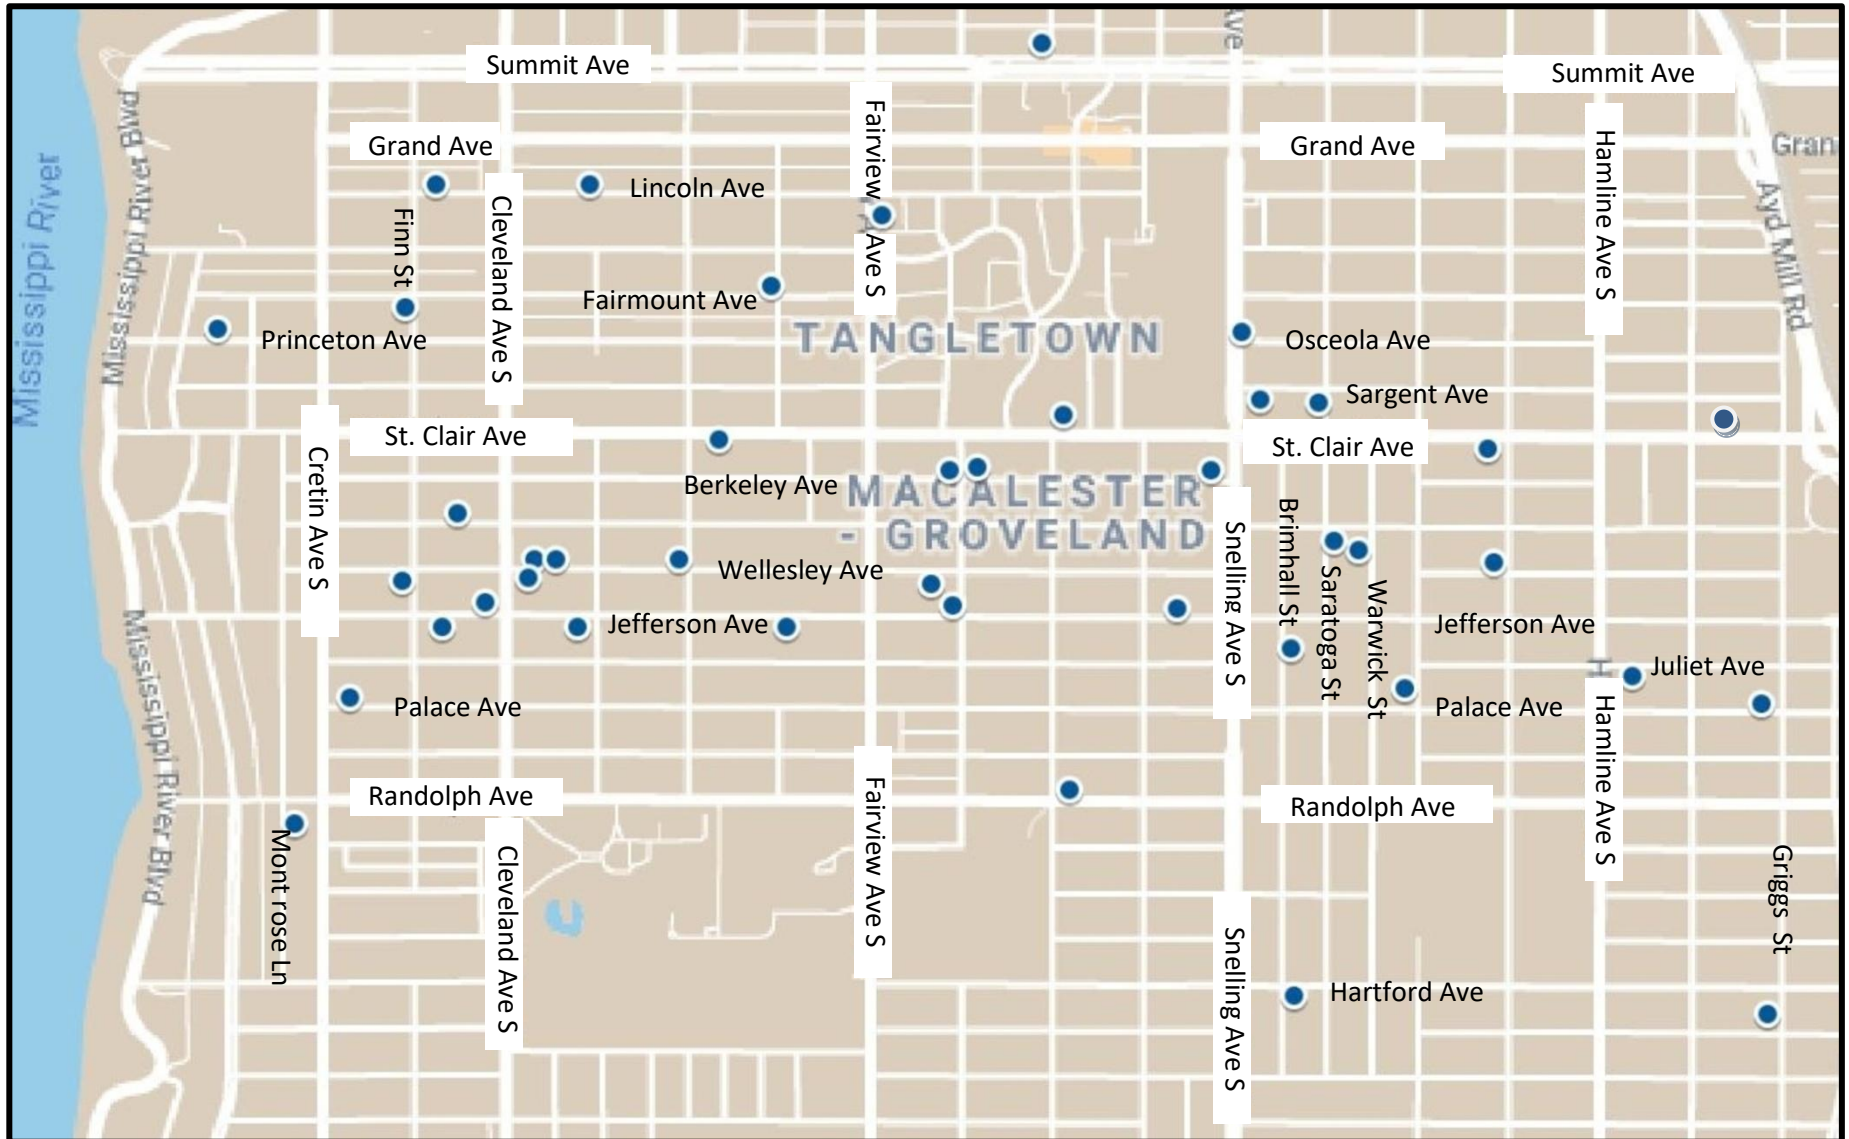

2019 Great Macalester-Groveland Garage Sale

Saturday, August 24th 8am-3pm

Please refer to back of map for a detailed list of sale addresses and items offered.
You may also view an interactive map of the sales at tinyurl.com/mgcc-gs-19