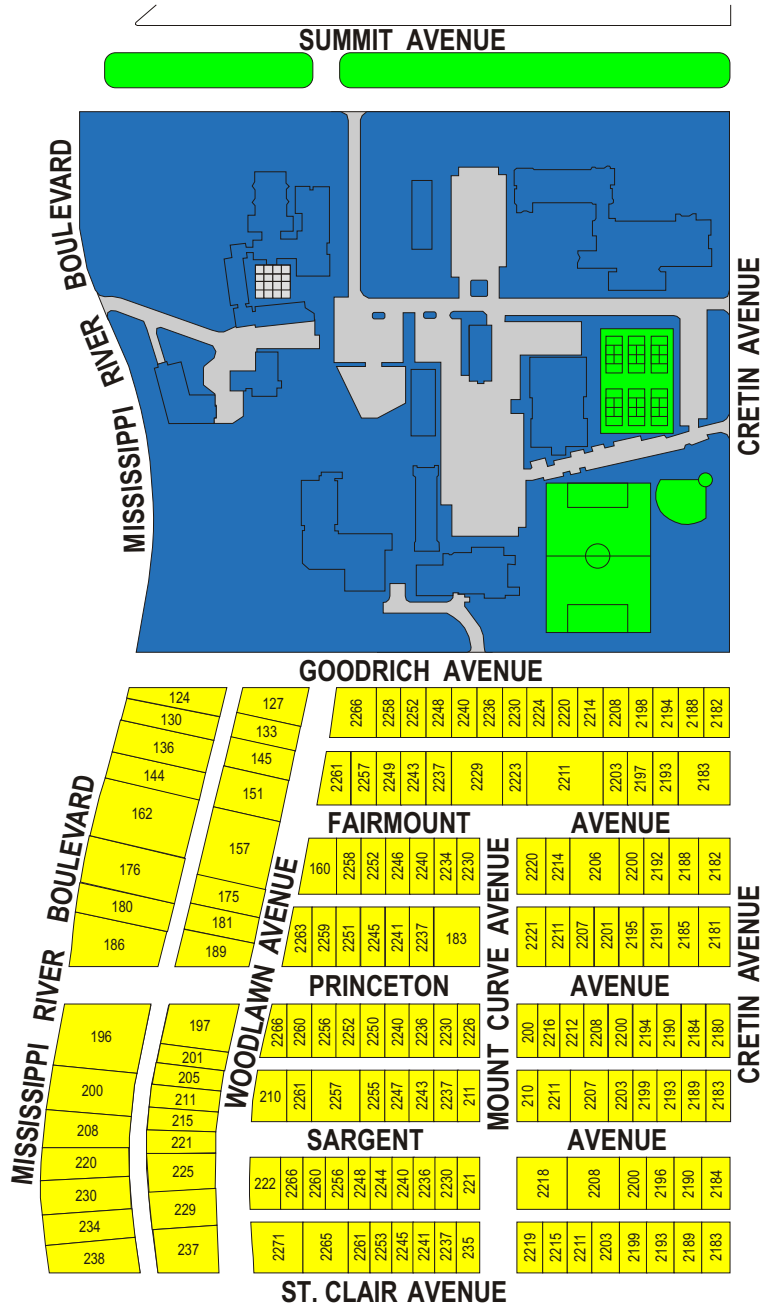

MACALESTER GROVELAND GRID 1 (north)

LEGEND OF PROPERTY USES	
	- Residential Property
	- Commercial Property
	- Mixed Use
	- Education / Institution
	- Religious Organization
	- Public Utilities
	- Parks and/or Green Space
	- Surface Parking
	- Under Construction