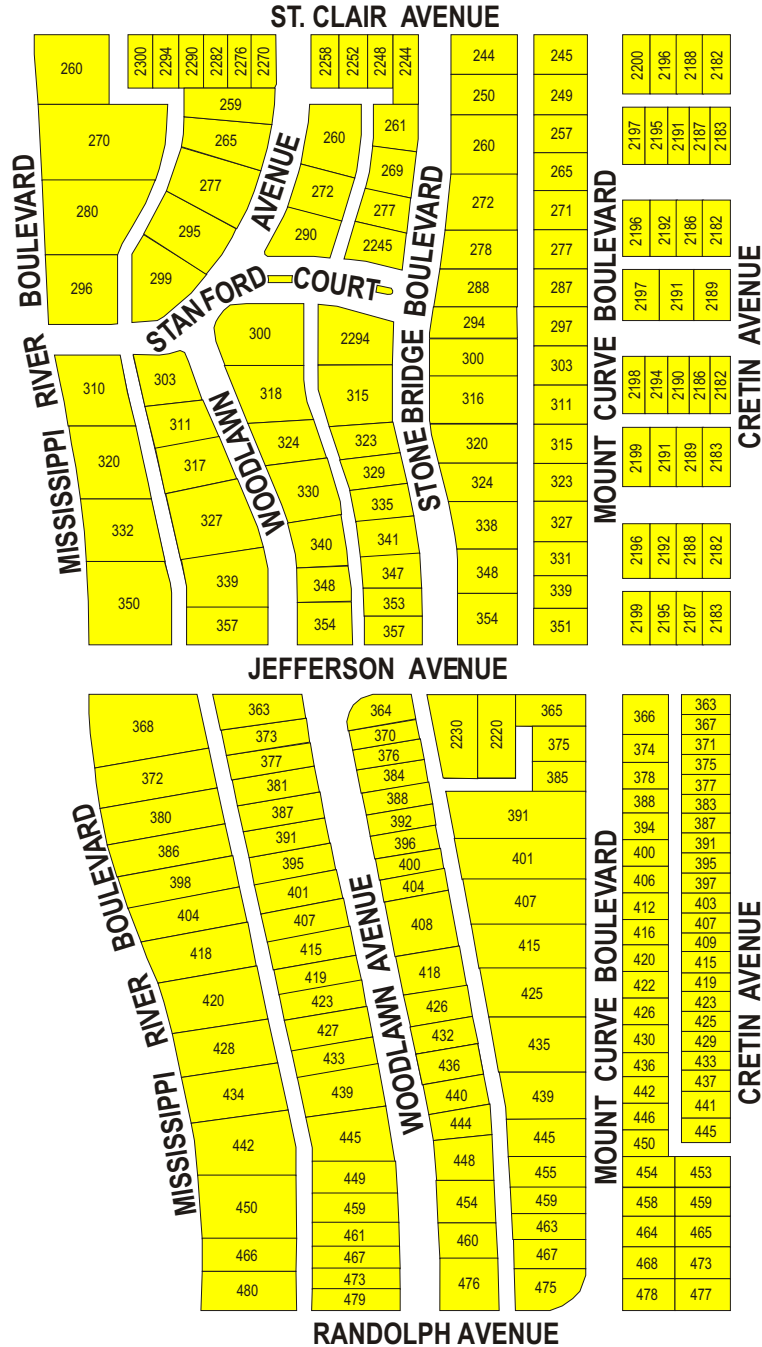

MACALESTER GROVELAND GRID 1 (south)

LEGEND OF PROPERTY USES	
	- Residential Property
	- Commercial Property
	- Mixed Use
	- Education / Institution
	- Religious Organization
	- Public Utilities
	- Parks and/or Green Space
	- Surface Parking
	- Under Construction