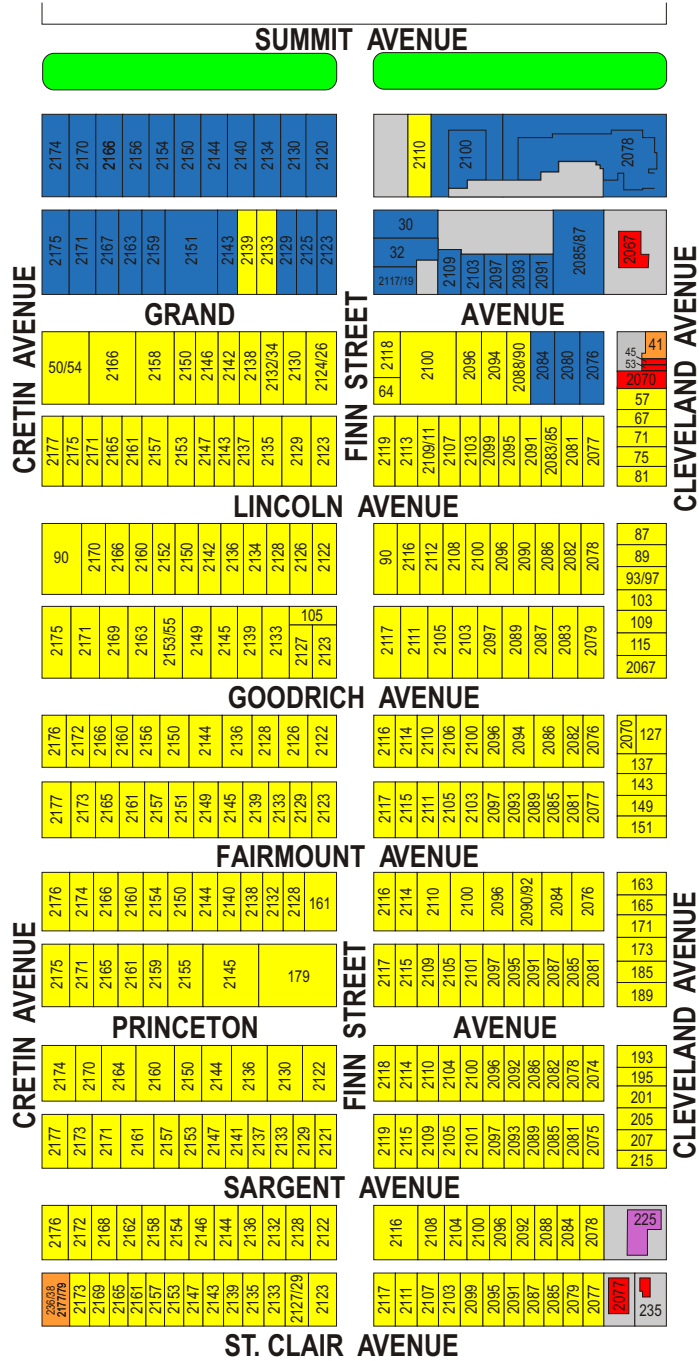

MACALESTER GROVELAND GRID 2

LEGEND OF PROPERTY USES

- Residential Property
- Commercial Property
- Mixed Use
- Education / Institution
- Religious Organization
- Public Utilities
- Parks and/or Green Space
- Surface Parking
- Under Construction