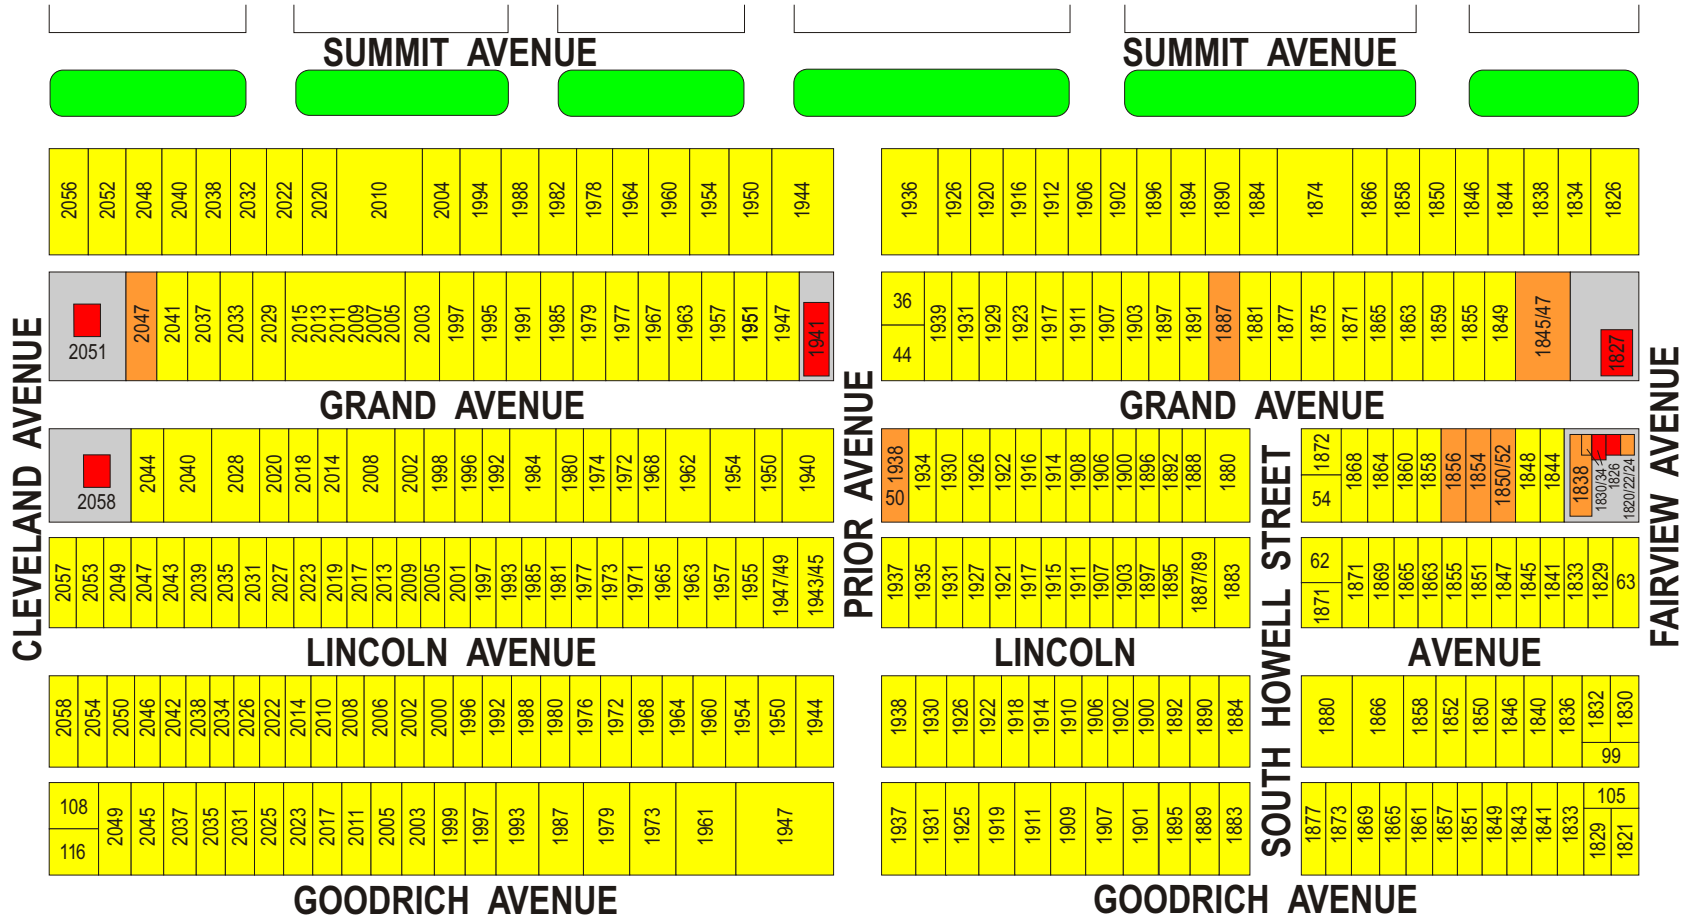

MACALESTER GROVELAND GRID 3

LEGEND OF PROPERTY USES					
 - Residential Property	 - Education / Institution	 - Parks and/or Green Space			
 - Commercial Property	 - Religious Organization	 - Surface Parking			
 - Mixed Use	 - Public Utilities	 - Under Construction			