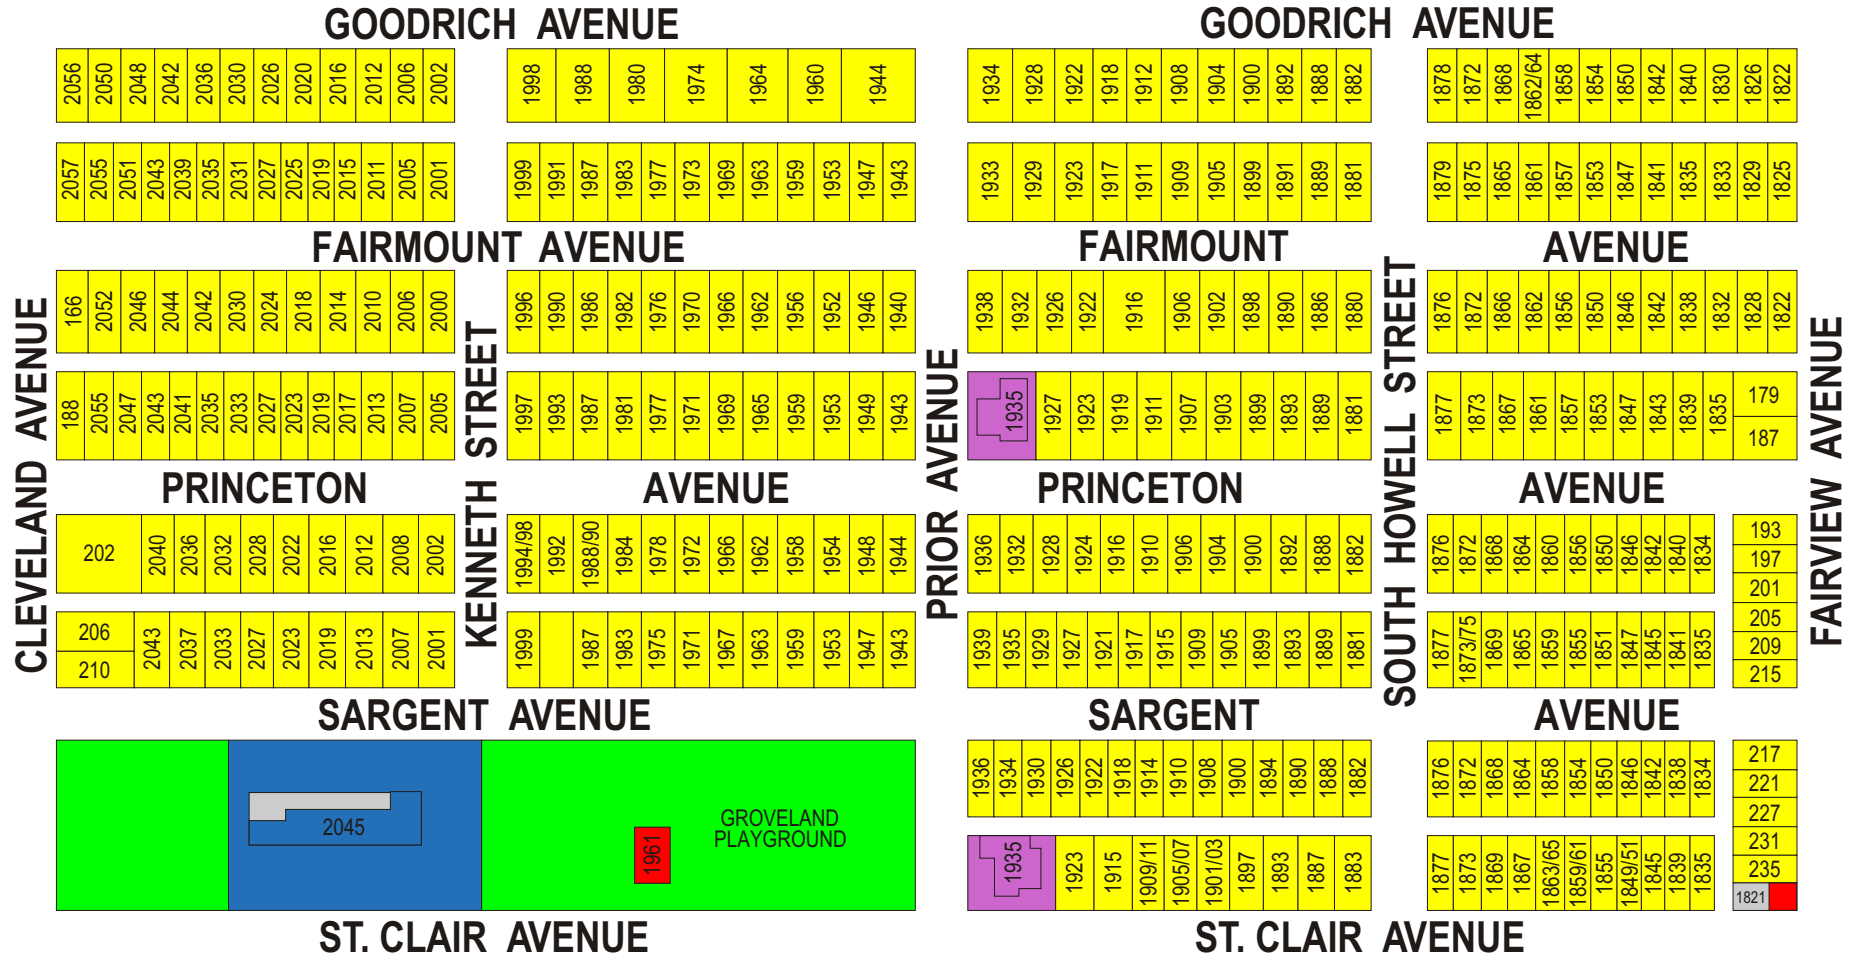

MACALESTER GROVELAND

GRID 4

LEGEND OF PROPERTY USES

- Residential Property	- Education / Institution	- Parks and/or Green Space
- Commercial Property	- Religious Organization	- Surface Parking
- Mixed Use	- Public Utilities	- Under Construction