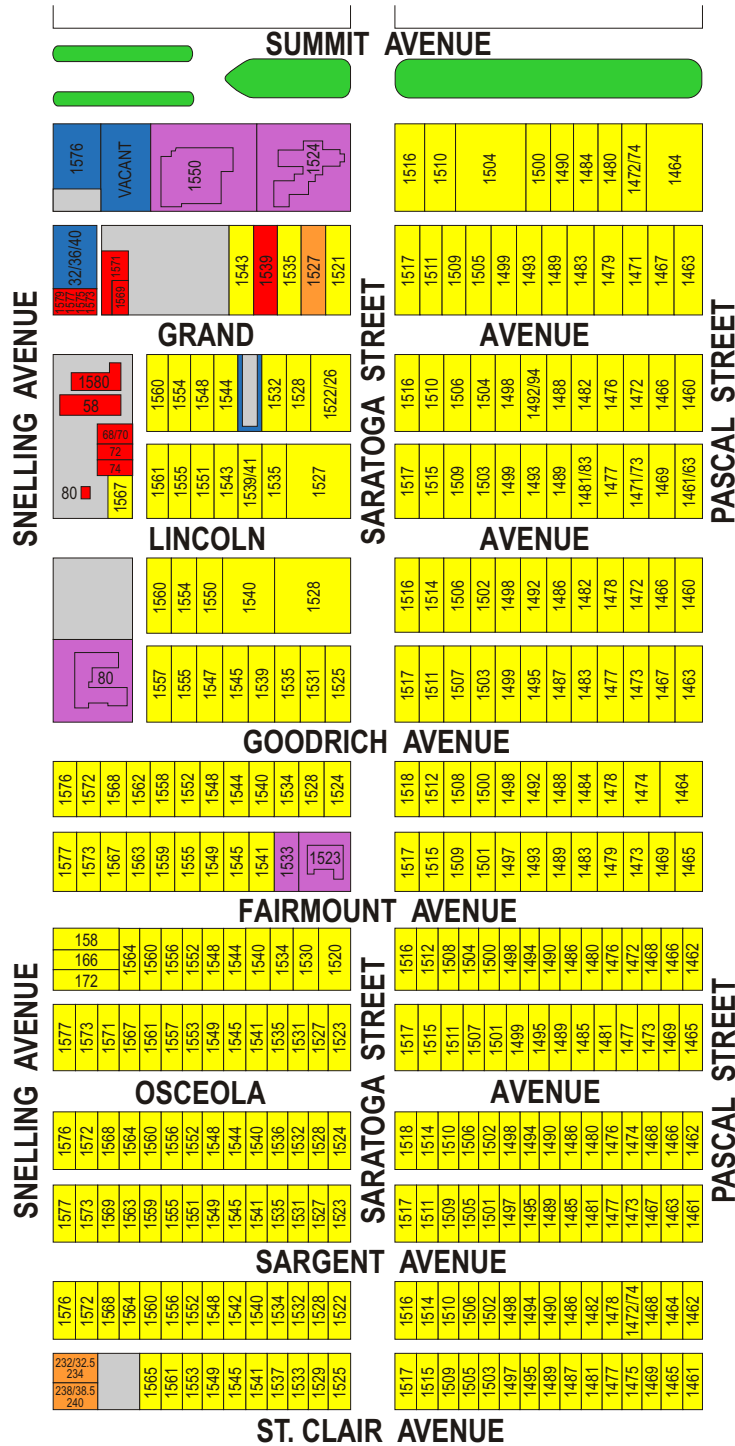

MACALESTER GROVELAND GRID 6

LEGEND OF PROPERTY USES

- Residential Property
- Commercial Property
- Mixed Use
- Education / Institution
- Religious Organization
- Public Utilities
- Parks and/or Green Space
- Surface Parking
- Under Construction