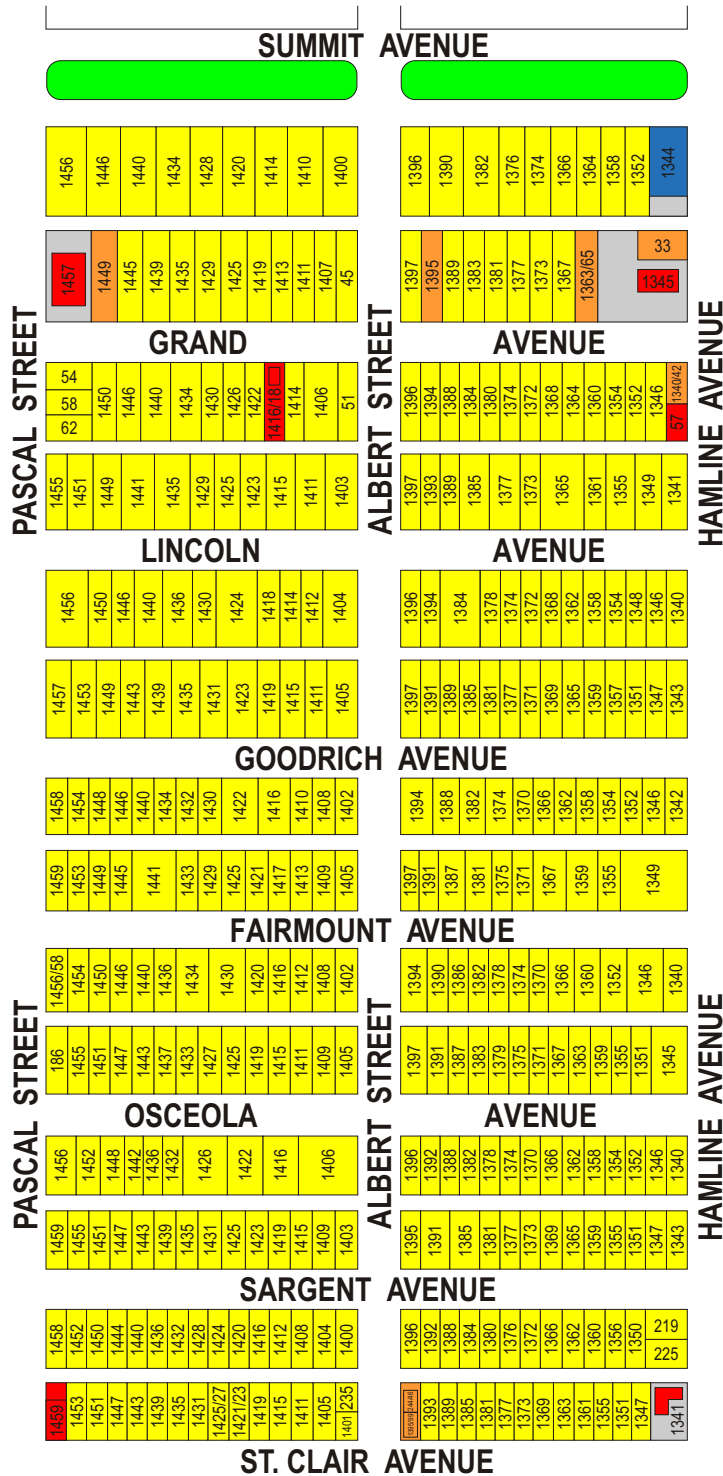

MACALESTER GROVELAND GRID 7

LEGEND OF PROPERTY USES	
	- Residential Property
	- Commercial Property
	- Mixed Use
	- Education / Institution
	- Religious Organization
	- Public Utilities
	- Parks and/or Green Space
	- Surface Parking
	- Under Construction