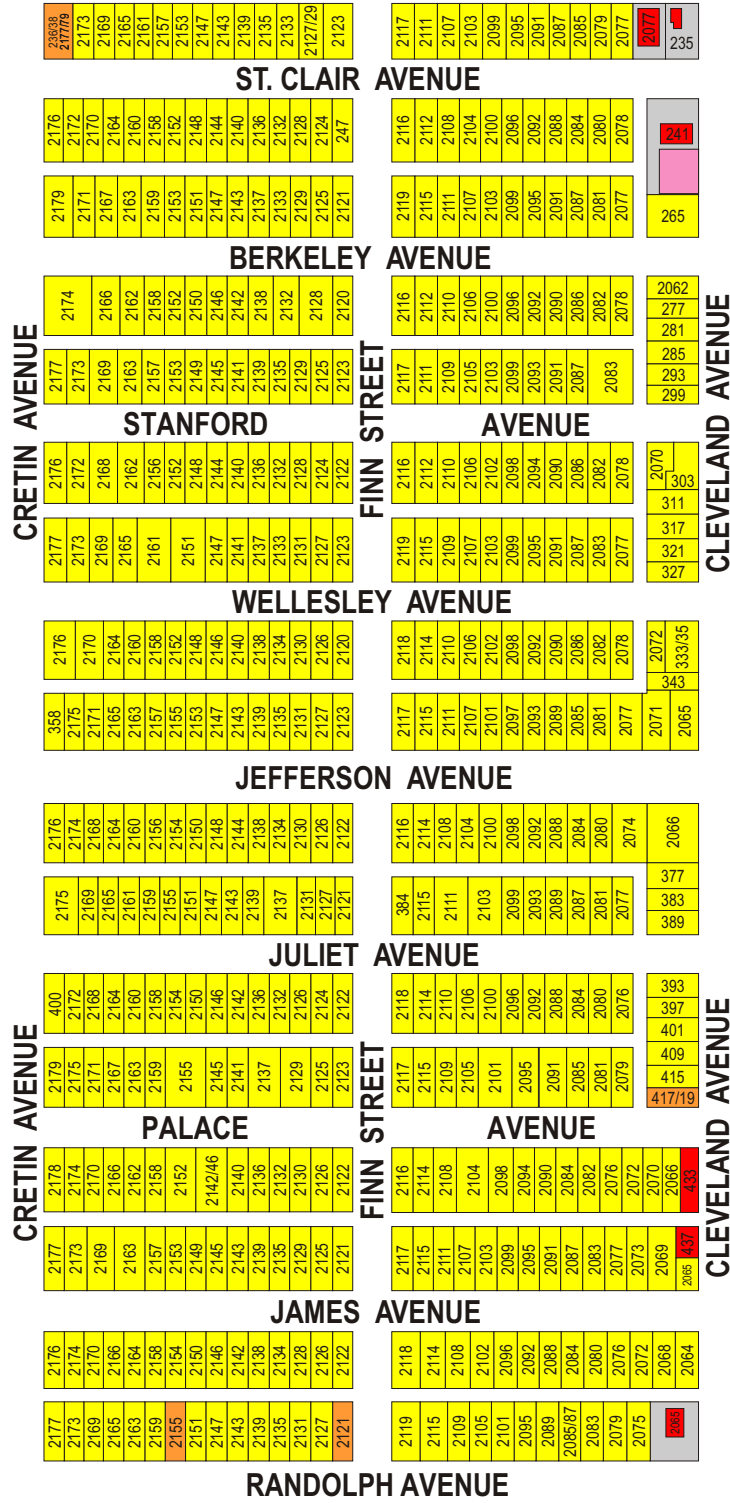

# MACALESTER GROVELAND GRID 9

**LEGEND OF PROPERTY USES**

- Residential Property
- Commercial Property
- Mixed Use
- Education / Institution
- Religious Organization
- Public Utilities
- Parks and/or Green Space
- Surface Parking
- Under Construction