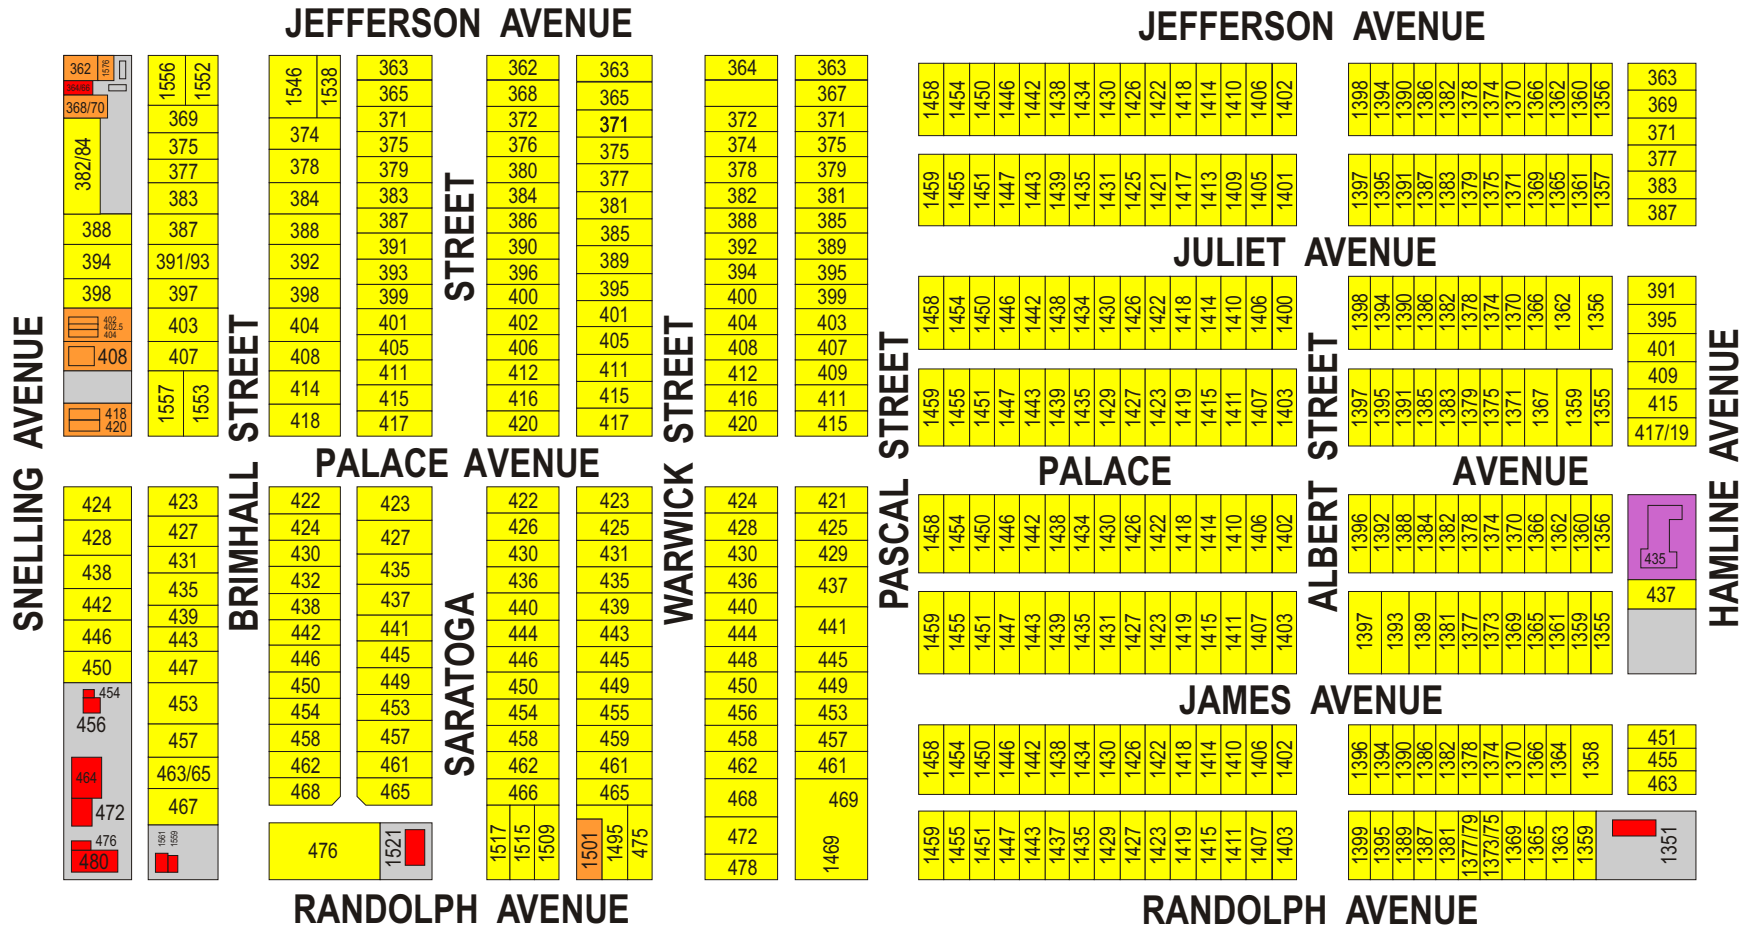

MACALESTER GROVELAND GRID 16

LEGEND OF PROPERTY USES

- Residential Property
- Commercial Property
- Mixed Use
- Education / Institution
- Religious Organization
- Public Utilities
- Parks and/or Green Space
- Surface Parking
- Under Construction