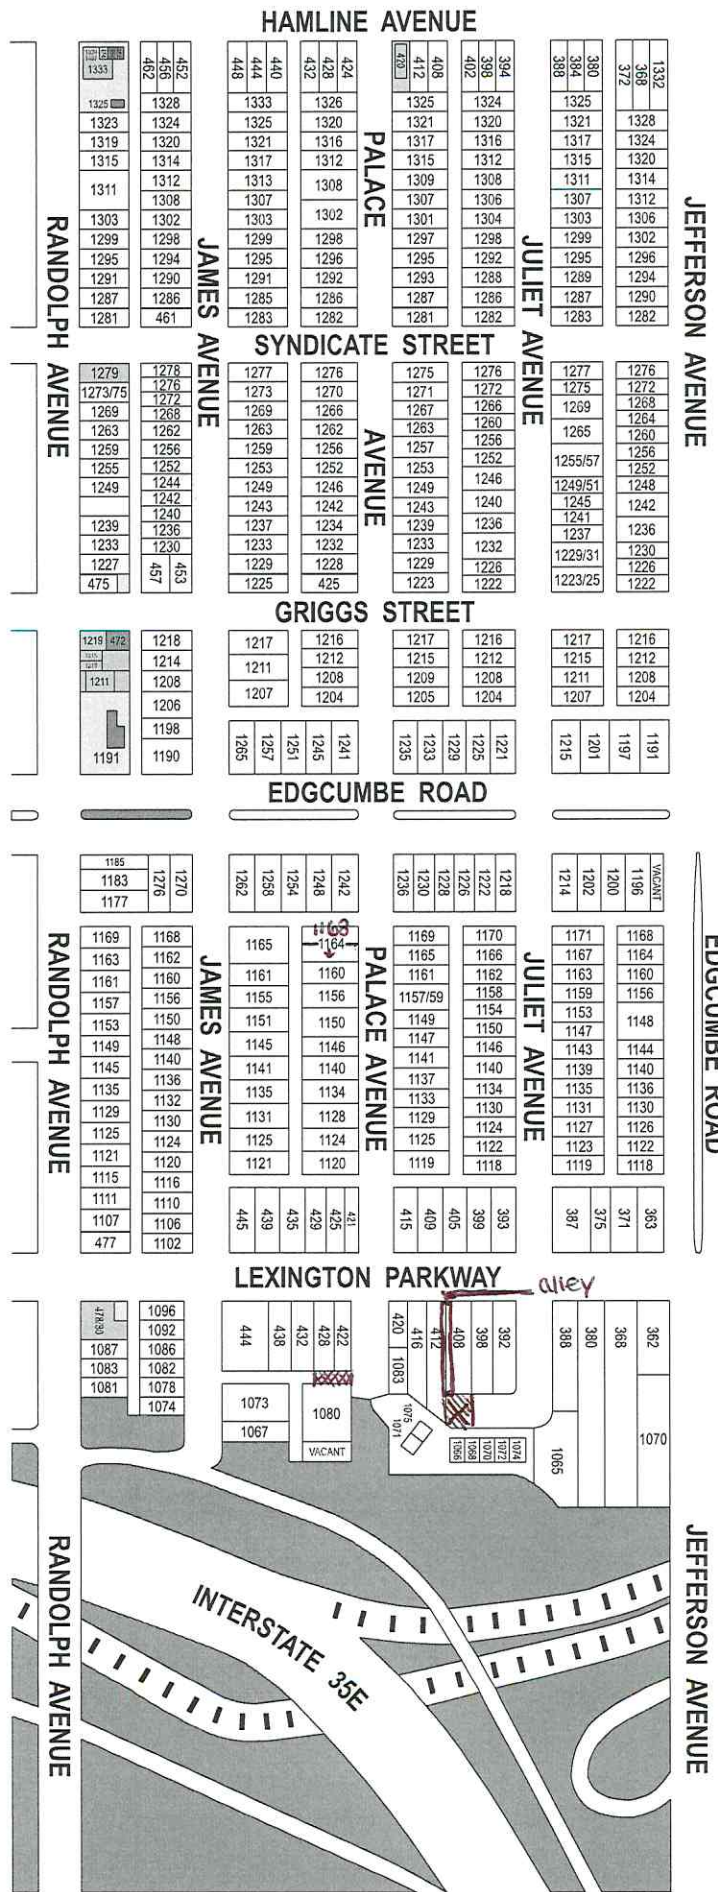

# MACALESTER GROVELAND GRID 17

- LEGEND OF PROPERTY USES**
- Residential Property
  - Commercial Property
  - Mixed Use
  - Education / Institution
  - Religious Organization
  - Public Utilities
  - Parks and/or Green Space
  - Surface Parking
  - Under Construction